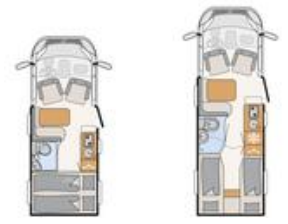

Upholstery

+ Floyd upholstery

+ Duke upholstery *

Wood décor

+ Rosario Cherry wood décor

*optionally available

Technical info*

Technically permissible total mass	3499 / 3650 kg
Overall length, approx.	599 - 698 cm
Overall width, approx.	220 cm
Overall height, approx.	281 cm

Globebus Low Profile

Globebus Low Profile		T 1	T 6
Standard chassis		Fiat Ducato Light low platform	Fiat Ducato Light low platform
Emission standards		Euro 6d Final	Euro 6d Final
Overall length, approx.	cm	599	698
Overall width, approx.	cm	220	220
Overall height, approx.	cm	281	281
Headroom in living area, approx.	cm	198	198
Insulation floor / side walls / roof	mm	49 / 34 / 35	49 / 34 / 35
Towable load braked/unbraked	kg	2000 (750)	2000 (750)
Tire size		225/75R 16C	225/75R 16C
Wheelbase, approx. mm	mm	3450	3800
Bed dimension: Central / middle bed, L X W, approx.	cm	155 x 95 - 90 ○	175 x 95 - 90 ○
Bed dimension: Rear bed, L x W, approx.	cm	200 x 145	200 x 155 ○ / 195 x 75 / 195 x 80
Sleeping berths		2 / 3 ○	2 / 3 ○
Standard engine		120 Multijet 3	120 Multijet 3
kW (hp)		88 (120)	88 (120)
Unladen weight, approx.	kg	2500	2640
Mass in running order, approx.	kg	2680	2820
Maximum load, approx.	kg	819 / 970 ○	679 / 830 ○
Technically permissible total mass	kg	3499 / 3650 ○	3499 / 3650 ○
Permitted number of persons		4	4
Heating		Hot Air, 6 kW Gas / Hot air with E-bar, 7.8 kW Gas-Electric ○	Hot Air, 6 kW Gas / Hot air with E-bar, 7.8 kW Gas-Electric ○
Refrigerator volume incl. freezer, approx.	l	83 (8) / 142 (15) ○	142 (15)
Waste water tank, approx.	l	90	90
Water supply incl. boiler (reduced volume) ca.	l	114 (20)	114 (20)
Measurement storage opening left	cm	95 x 80	95 x 105
Measurement storage opening right	cm	75 x 100	95 x 105
Sockets: 12 V / 230 V / USB		1 / 6 / 2	1 / 6 / 2