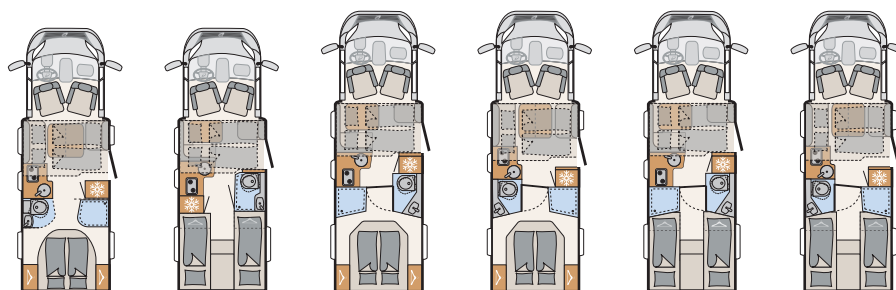

Just 90 Low Profile

JUST 90		T 6752 DBL	T 6812 EB	T 7052 DBM	T 7052 DBL	T 7052 EB	T 7052 EBL
Chassis type		Fiat low platform	Fiat low platform	Fiat low platform	Fiat low platform	Fiat low platform	Fiat low platform
Diesel tank/AdBlue tank	l	75 / 19	75 / 19	75 / 19	75 / 19	75 / 19	75 / 19
Emission class		Euro 6d temp	Euro 6d temp	Euro 6d temp	Euro 6d temp	Euro 6d temp	Euro 6d temp
Length	cm	696	696	741	741	741	741
Width	cm	233	233	233	233	233	233
Height	cm	294	294	294	294	294	294
Internal height	cm	213	213	213	213	213	213
Towing weight braked/unbraked	kg	2000 / 750	2000 / 750	2000 / 750	2000 / 750	2000 / 750	2000 / 750
Tyres		215/70R 15C	215/70R 15C	215/70R 15C	215/70R 15C	215/70R 15C	215/70R 15C
Wheel base	cm	404	380	404	404	404	404
Beds pull-down/ overcab	cm	200x140¹	200x140/125¹	200x140/125¹	200x140¹	200x140/125¹	200x140¹
Bed mid	cm	200x110/90²	210x105/70²	210x120/80²	206x110/90²	210x120/80²	206x110/90²
Bed rear	cm	190x150	198x80 / 200x80	190x150	190x150	215x80 / 215x80	215x80 / 215x80
Alternative	cm	-	210x170	-	-	210x190	210x190
Sleeping berths		5³	5³	5³	5³	5³	5³
Basic engine		2,3 MJET	2,3 MJET	2,3 MJET	2,3 MJET	2,3 MJET	2,3 MJET
kW (BHP)		88 (120)	88 (120)	88 (120)	88 (120)	88 (120)	88 (120)
Weight net	kg	2750	2685	2700	2745	2700	2745
Mass in running order (MIRO)	kg	2930	2865	2880	2925	2880	2925
Payload	kg	569	634	619	574	619	574
Maximum authorised weight	kg	3499	3499	3499	3499	3499	3499
Designated passenger seats (standard weight)		4	4	4	4	4	4
Designated passenger seats (max. weight upgrade)		4	5⁴	5⁴	4	5⁴	4
Heating		Combi 6	Combi 6	Combi 6	Combi 6	Combi 6	Combi 6
Fridge/ thereof freezer compartment	l	142 / 15	142 / 15	142 / 15	142 / 15	142 / 15	142 / 15
Water tank incl. boiler (red. volume)	l	116 (20)	116 (20)	116 (20)	116 (20)	116 (20)	116 (20)
Waste water tank volume	l	90	90	90	90	90	90
Awning size	m	4	4	4,5	4,5	4,5	4,5
Dimensions through-opening right stand./opt.	cm	75x85 / -	75x115 / -	95x115 / -	95x115 / -	95x115 / -	95x115 / -
Dimensions through-opening left stand./opt.	cm	75x65 / -	75x95 / -	95x95 / -	95x95 / -	95x95 / -	95x95 / -
Battery/ charging device	Ah/A	95 / 18	95 / 18	95 / 18	95 / 18	95 / 18	95 / 18
Power outlets	230V/12V/USB	8 / 1 / 4	8 / 1 / 4	8 / 1 / 4	8 / 1 / 4	8 / 1 / 4	8 / 1 / 4

¹ Only in combination with option "electrical pull-down bed"

² Only in combination with option „seating lounge converts into bed transverse“

³ Only in combination with option „electrical pull-down bed“ and „additional cushions to make up bed“

⁴ Only in combination with optional 5th seat